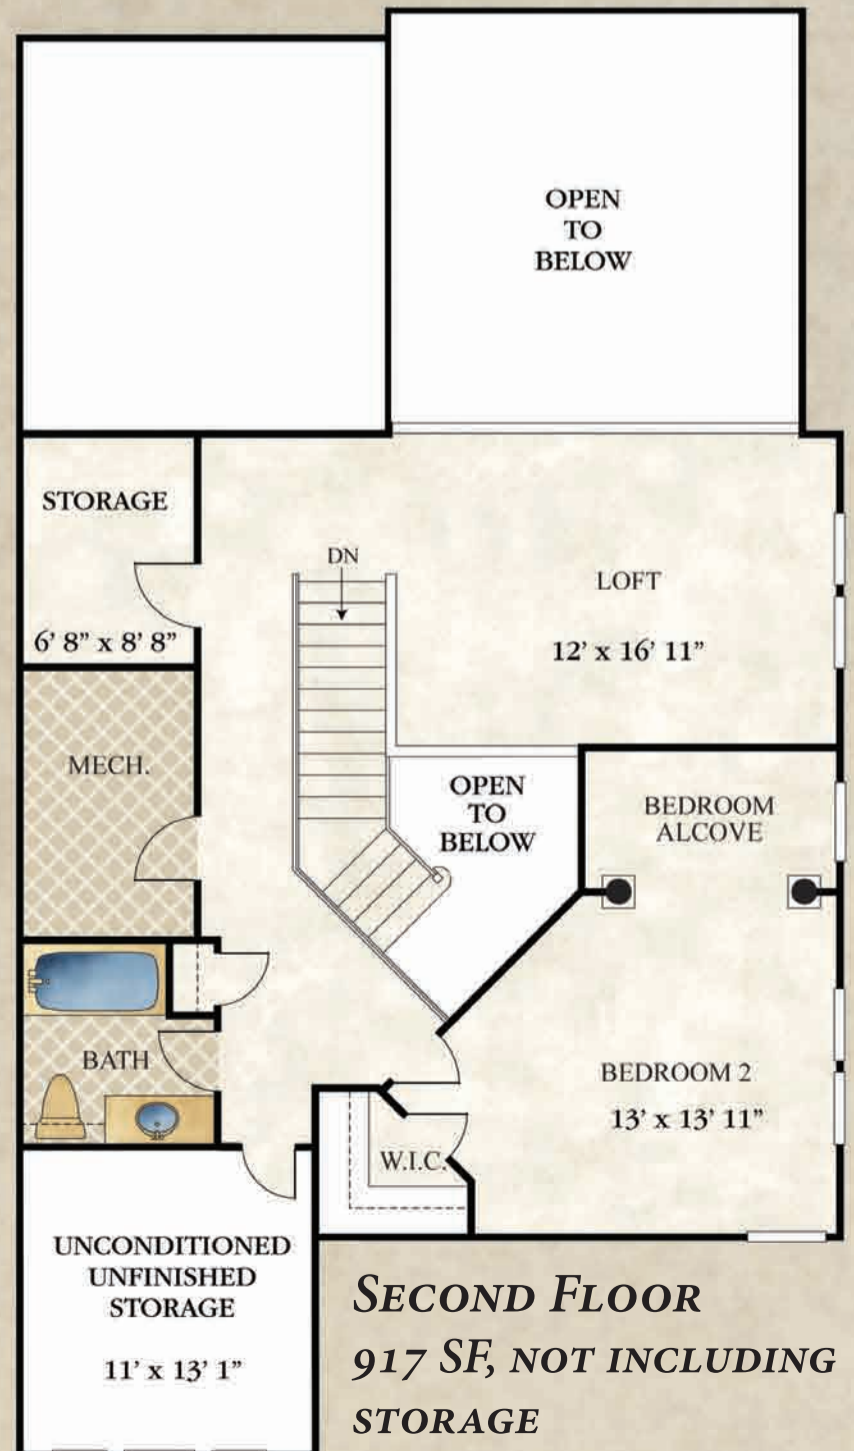

THE GARRISON

2,622 SQUARE FEET
2 BEDROOM PLUS DEN
3 BATHROOMS

FIRST FLOOR
1,705 SF

SECOND FLOOR
917 SF, NOT INCLUDING STORAGE

ALL DIMENSIONS AND LAYOUTS ARE APPROXIMATE AND SUBJECT TO CHANGE BY SPONSOR WITHOUT NOTICE.