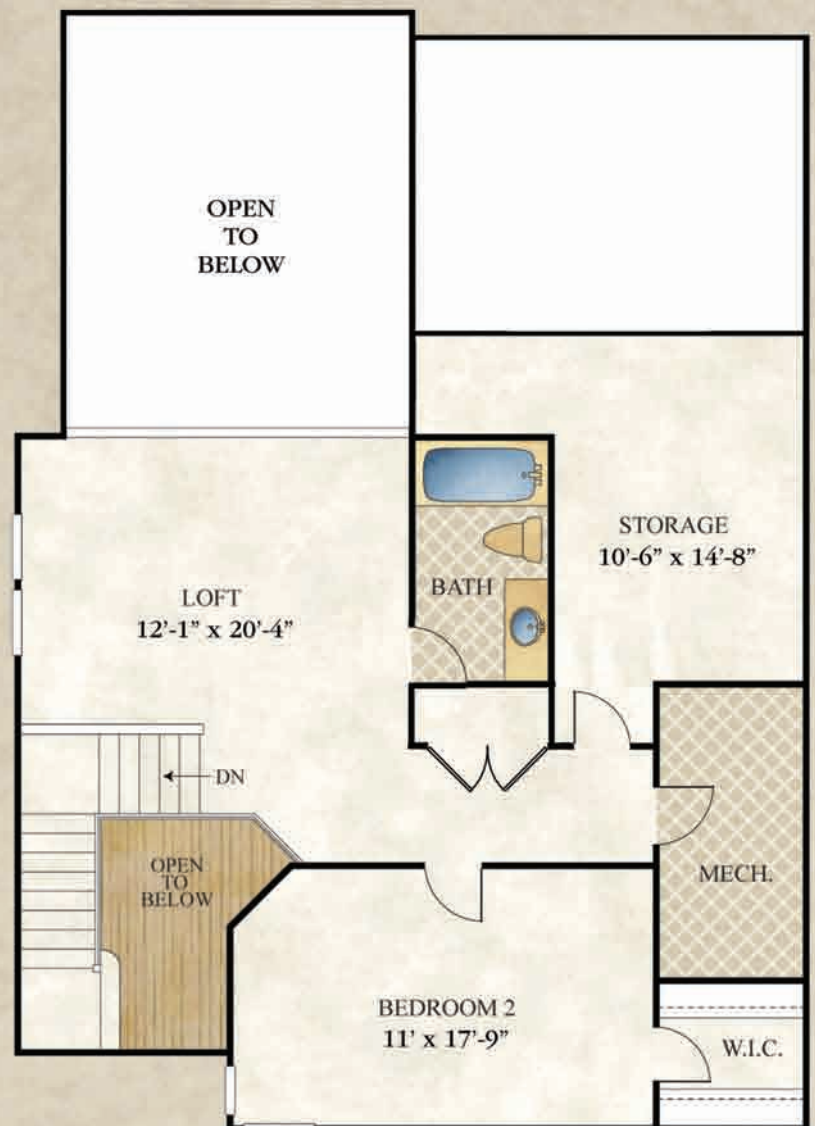

THE DESMOND

2,373 SQUARE FEET
 2 BEDROOMS PLUS DEN
 3 BATHROOMS

ALL DIMENSIONS ARE APPROXIMATE

FIRST FLOOR
 1,610 SF

SECOND FLOOR
 763 SF, NOT INCLUDING STORAGE

ALL DIMENSIONS AND LAYOUTS ARE APPROXIMATE AND SUBJECT TO CHANGE BY SPONSOR WITHOUT NOTICE.